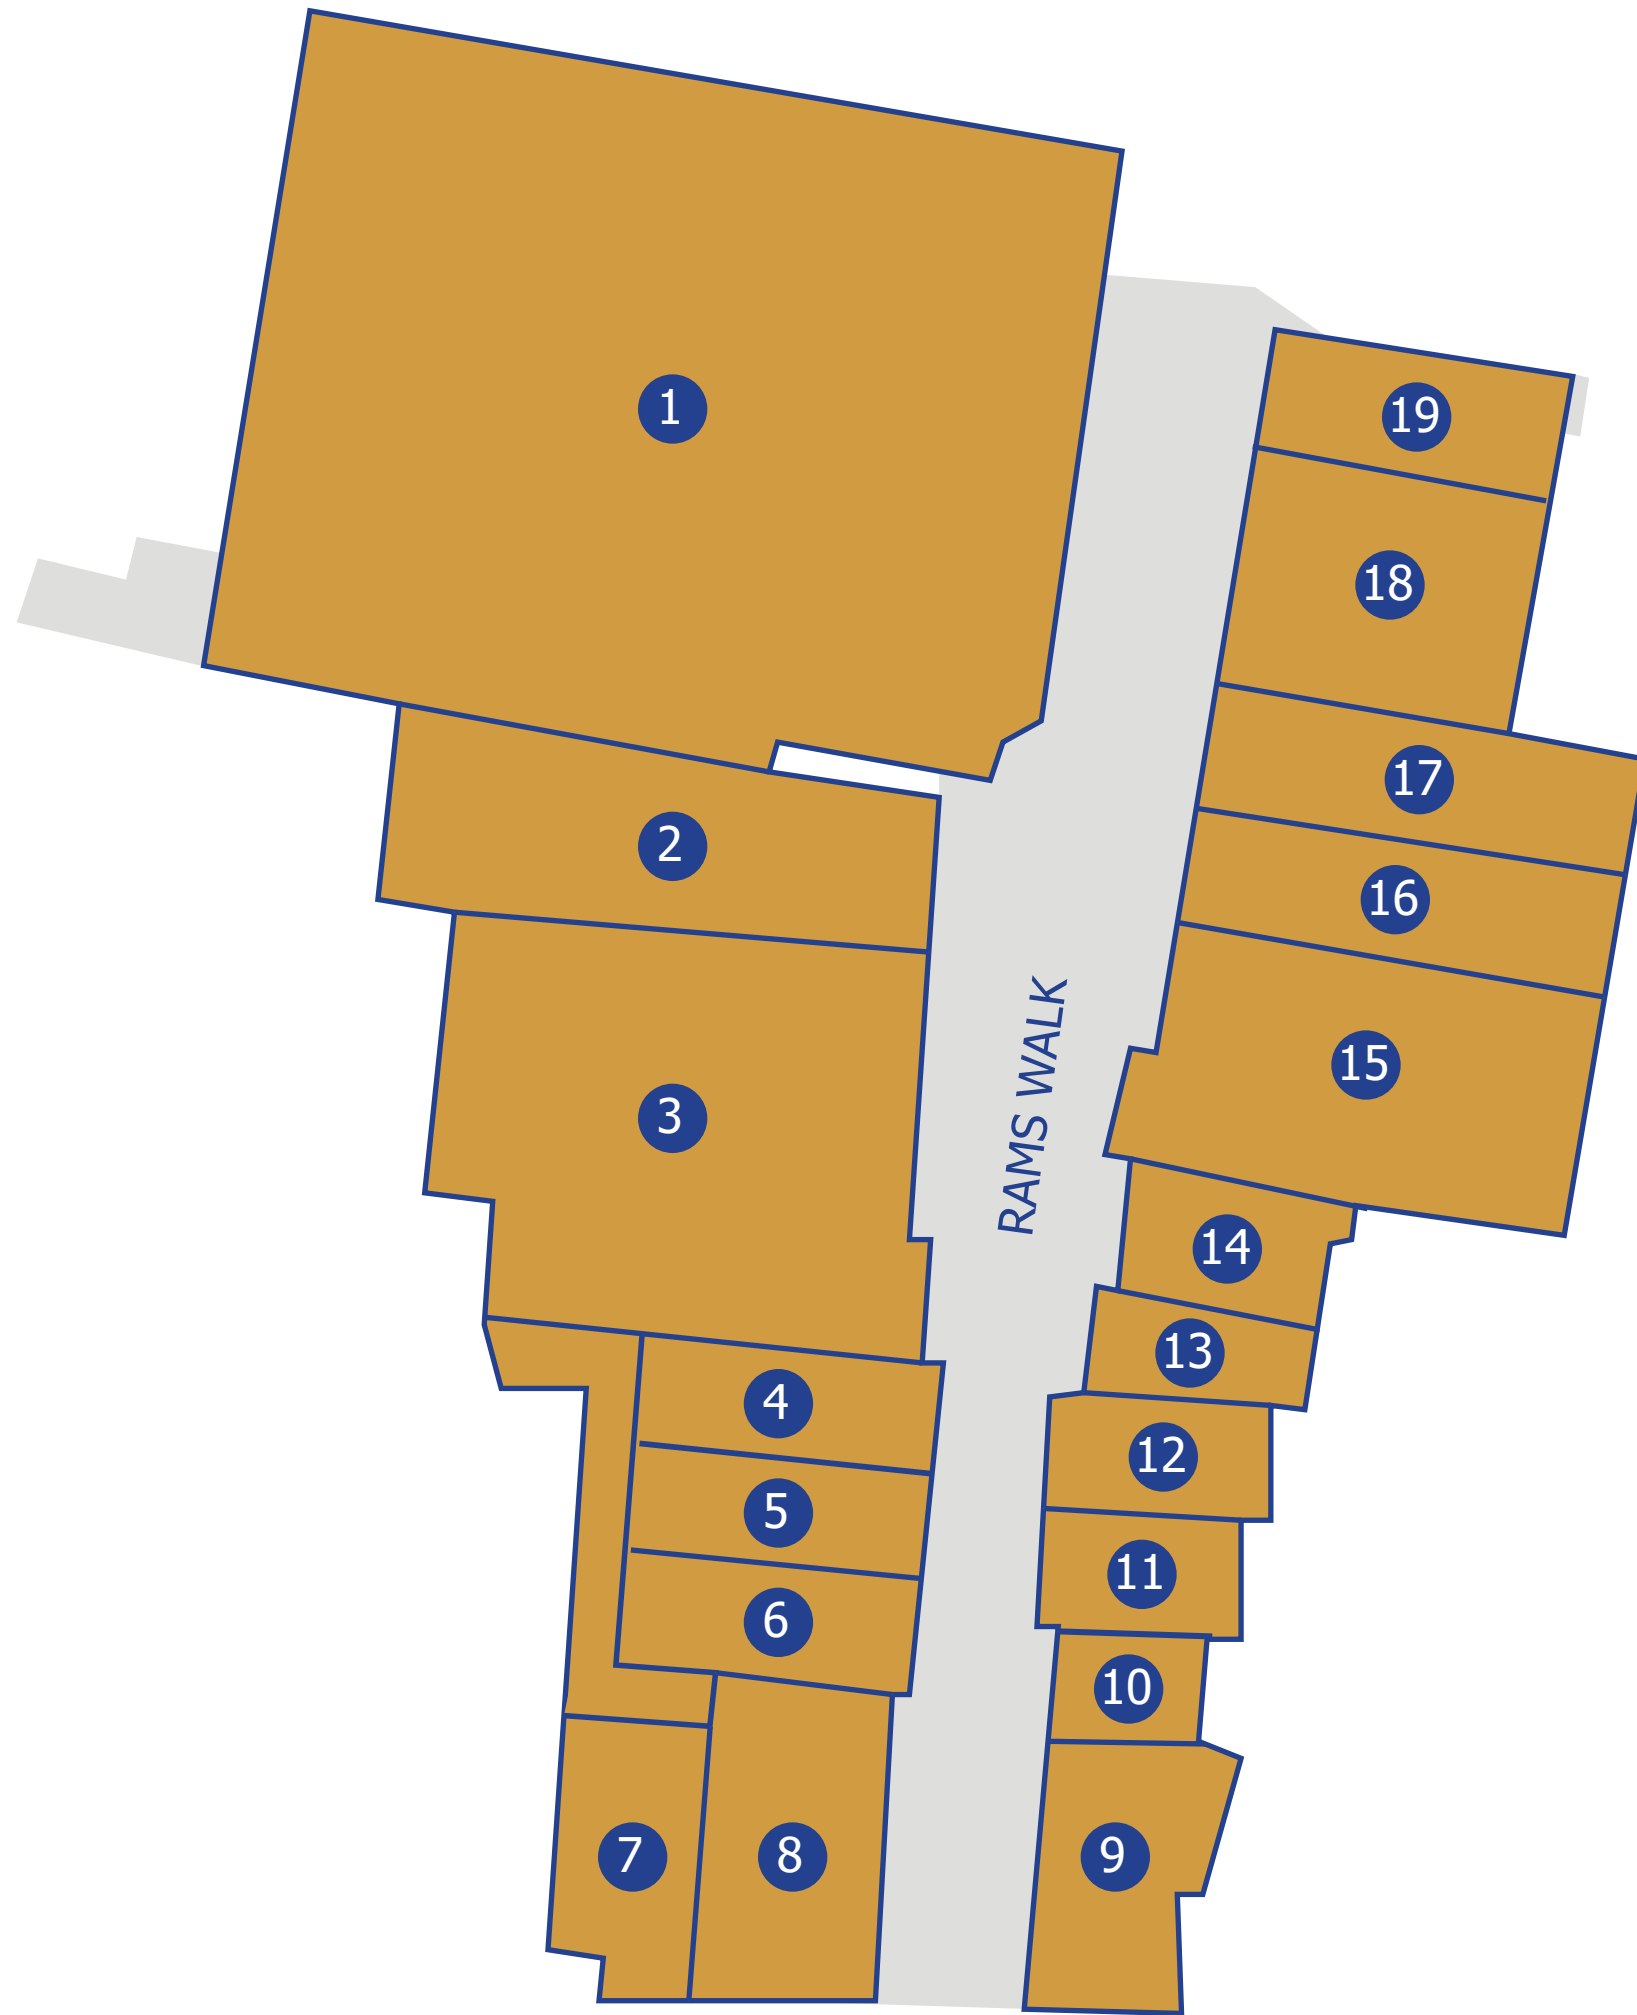

WAITROSE
CAR PARK

STORES

1. Waitrose
2. W H Smith
3. Mackays Clothing
4. Country Casuals
5. Clinton Cards
6. Monsoon
7. Millets
8. The Edinburgh Wollen Mill
9. New Look
10. Jessops
11. Armorica
12. Julian Graves
13. Tchibo
14. Accessorize
15. Waterstones
16. Santander
17. Hargreaves Sports
18. Robert Dyas
19. Pickets & Purses

RAMS WALK
SHOPPING
PETERSFIELD